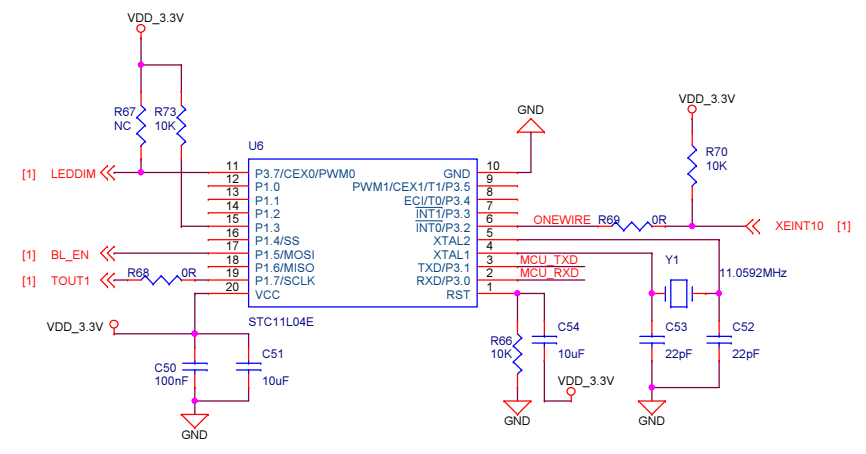

LCD-X710		
Size A3	Document Number <Doc>	Rev 1406
Date: Tuesday, January 05, 2016	Sheet 1	of 2

FRIENDLYARM

LCD-X710		
Size A3	Document Number <Doc>	Rev 1406
Date: Tuesday, January 05, 2016	Sheet 2	of 2