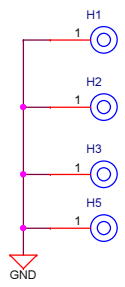

LCD-X710		
Size A3	Document Number <Doc>	Rev 1406
Date: Tuesday, January 05, 2016	Sheet 1	of 2

FRIENDLYARM

LCD-X710		
Size A3	Document Number <Doc>	Rev 1406
Date: Tuesday, January 05, 2016	Sheet 2	of 2