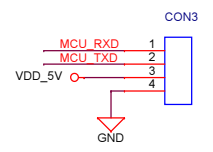

LCD-X710		
Size A3	Document Number <Doc>	Rev 1406
Date: Tuesday, January 05, 2016	Sheet 1	of 2

FRIENDLYARM

LCD-X710		
Size A3	Document Number <Doc>	Rev 1406
Date: Tuesday, January 05, 2016	Sheet 2	of 2